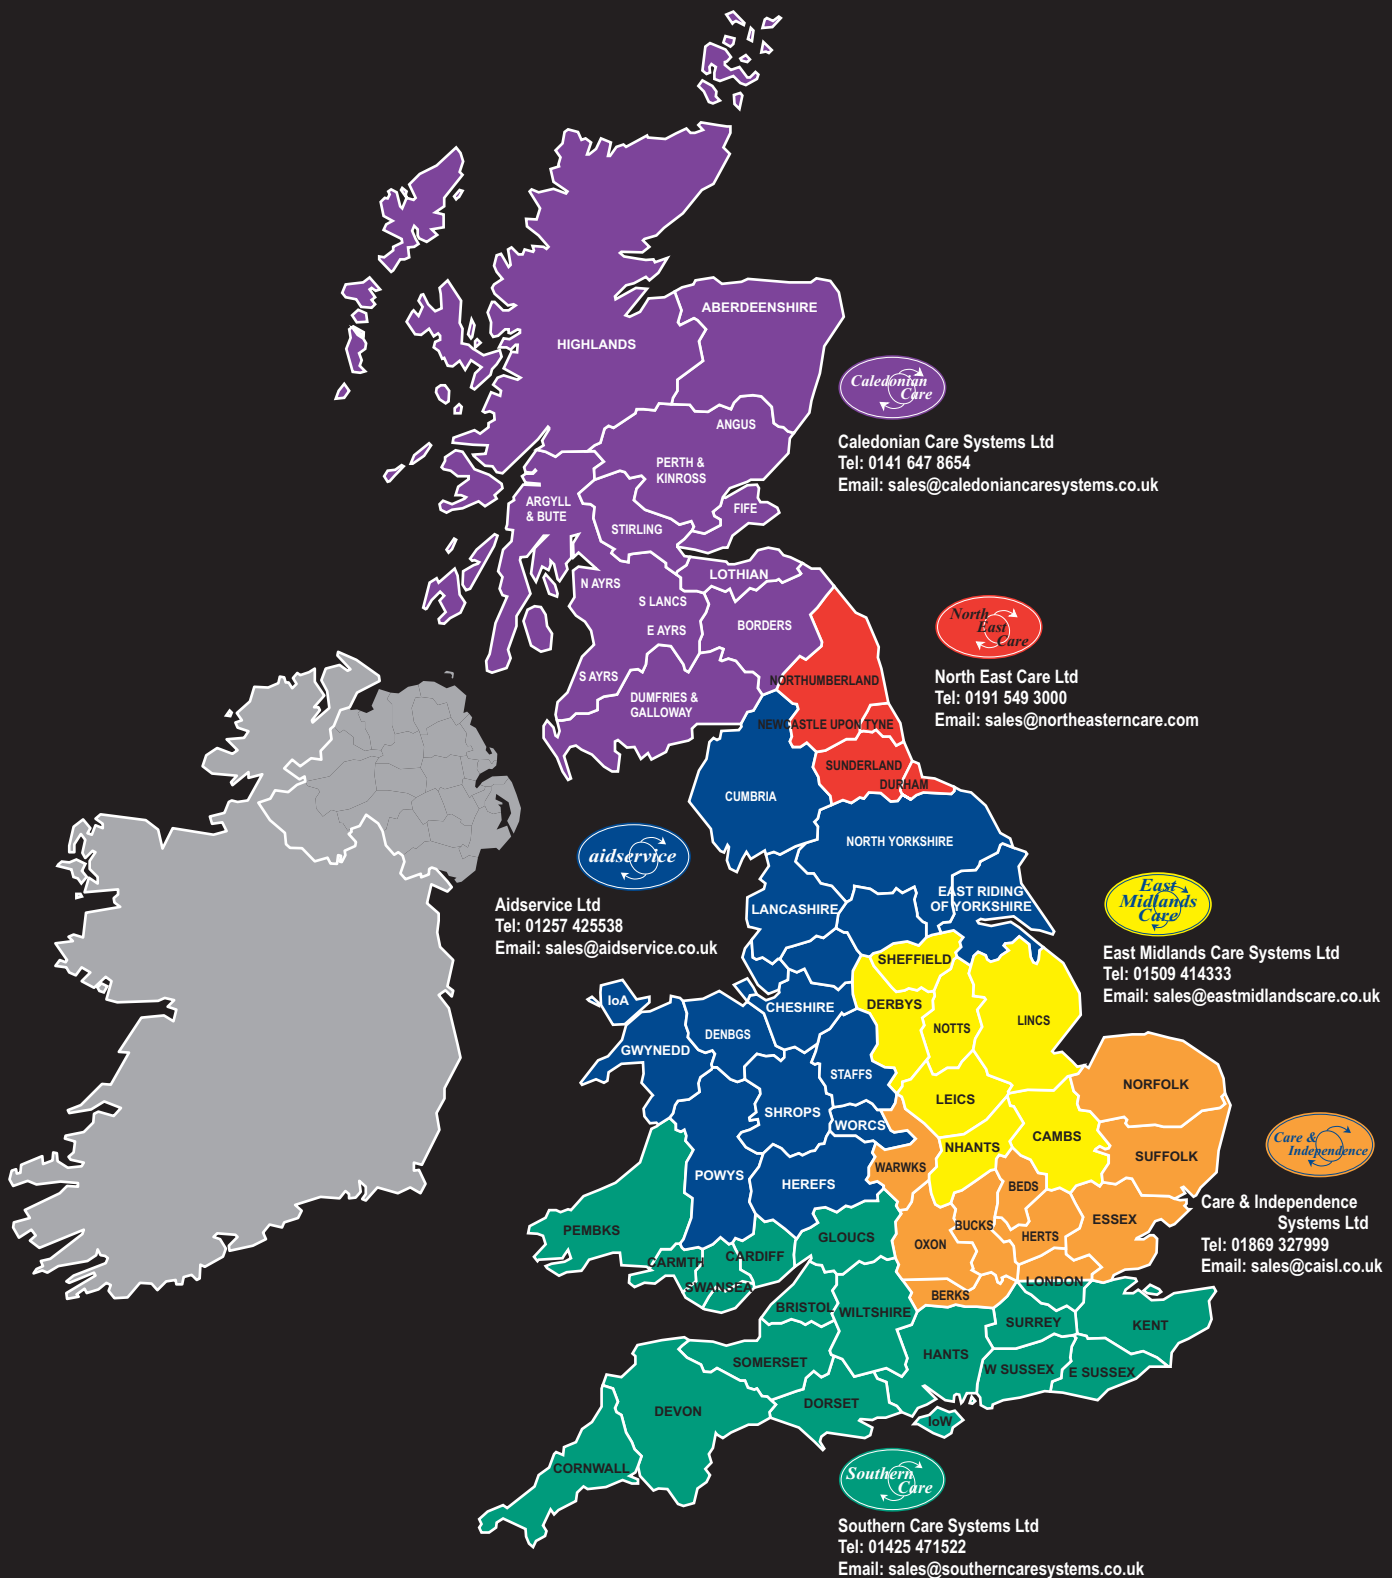

# Moving & Handling Professional Catalogue

[www.disabilityequipment.com](http://www.disabilityequipment.com)  
**Spectra Care Group**

Established 1990

British Manufacturers: Aidservice Ltd, Care & Independence Systems Ltd, Southern Care Systems Ltd  
Manufactured BS EN ISO 9001:2008