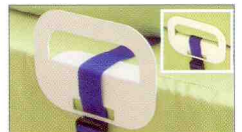

# SPECTRA MATTRESS ELEVATOR

Single mattress elevator shown with the unique *HANDY RAIL*

- ◆ Range of movements, from almost horizontal to a comfortable sitting position 4° to 78°
- ◆ Two speed action providing smooth and easy positioning
- ◆ Handy Rail locks in three positions and can be fitted to either side of bed or both sides
- ◆ Single, double & king sizes available, each with a small adjustment for secure fitting
- ◆ Also suitable for use on hospital beds and metal frame bed bases
- ◆ Mattress retainer included with all models
- ◆ Safe working load 254kgs
- ◆ 2 year warranty

Mattress retainer

**MATTRESS ELEVATOR**  
VIEWED WITHOUT OPTIONAL HANDY RAIL

## Size Width Range

Single unit  
884 to 980mm

Double unit  
1210 to 1370mm

King Size unit  
1360 to 1530mm